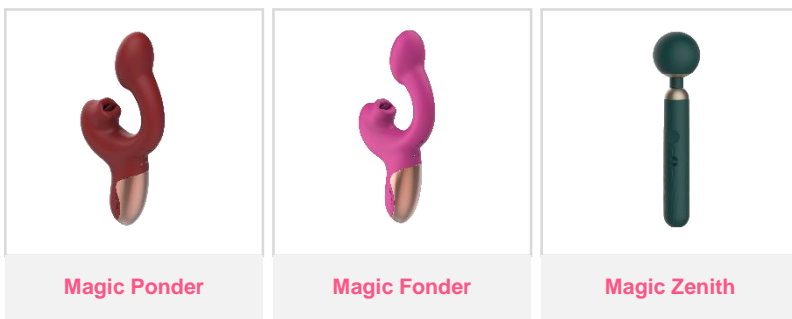

RedDot Award
Product Design

AVN "O" Award Nominee
Innovative Product

HAPTIC TOUCH

LONG-DISTANCE
CONTROL

MOTION SENSE

PELVIC HEALTH
EVALUATION

KEGEL COURSE

Egg Vibrator

Wand and Rabbit Vibrator

Magic Motion
СПИСОК ПРОДУКТОВ

Kegel Ball

Magic Kegel Master

Magic Coach

Magic Rejuve

Magic Crystal Duo

Sucking Vibrator