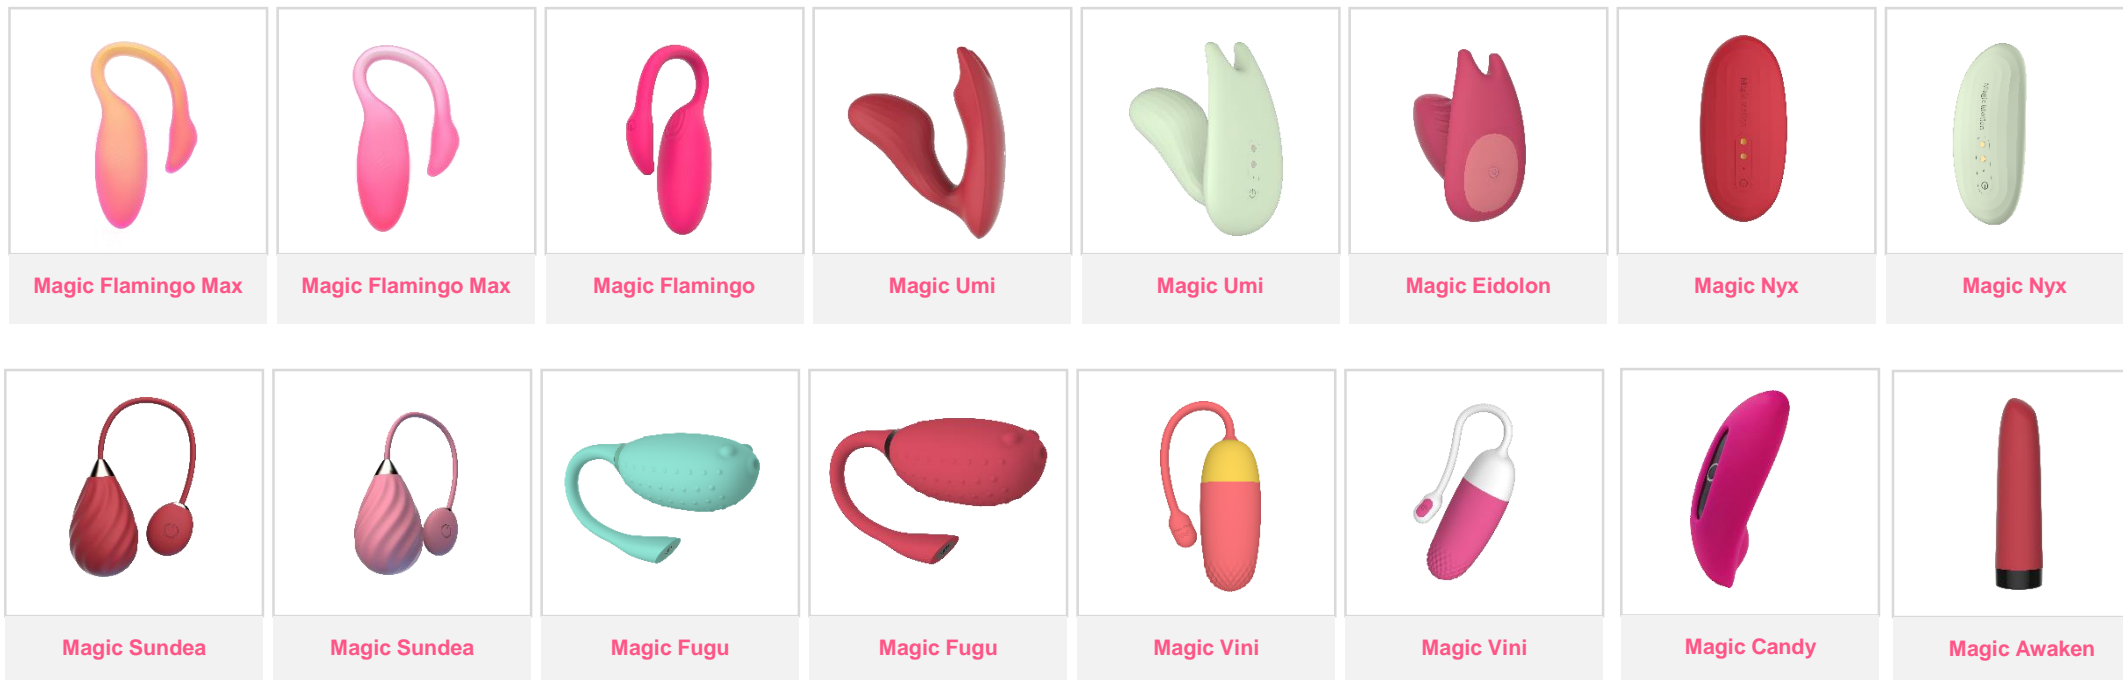

RedDot Award
Product Design

AVN "O" Award Nominee
Innovative Product

HAPTIC TOUCH

LONG-DISTANCE
CONTROL

MOTION SENSE

PELVIC HEALTH
EVALUATION

KEGEL COURSE

Egg Vibrator

Wand and Rabbit Vibrator

Magic Motion
СПИСОК ПРОДУКТОВ

Kegel Ball

Magic Kegel Master

Magic Coach

Magic Rejuve

Magic Crystal Duo

Sucking Vibrator