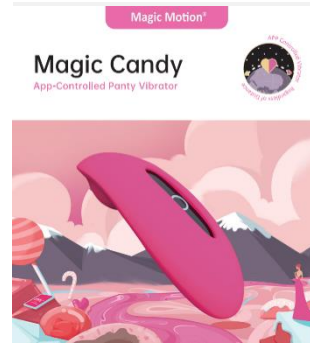

Magic Bobi
2-in-1 bendable Vibrator
APP Controlled

MAGIC

PLANET

Magic Motion®

Magic Bunny

App-Controlled Tail Plug

Magic Motion®

Awaken

App-controlled Mini Vibrator

Magic Bobi
2-in-1 bendable Vibrator
APP Controlled

Magic Rise (Black)

Magic Vini (Pink)

Magic Candy

Maigic Vini (Orange)

Magic Crystal Duo

Magic Rise (Green)