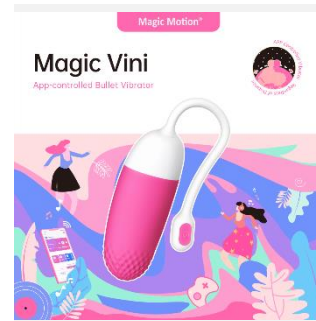

Magic Bobi
2-in-1 bendable Vibrator
APP Controlled

MAGIC

PLANET

Magic Motion®

Magic Bunny

App-Controlled Tail Plug

Magic Motion®

Awaken

App-controlled Mini Vibrator

Magic Bobi
2-in-1 bendable Vibrator
APP Controlled

Magic Rise (Black)

Magic Vini (Pink)

Magic Candy

Maigic Vini (Orange)

Magic Crystal Duo

Magic Rise (Green)