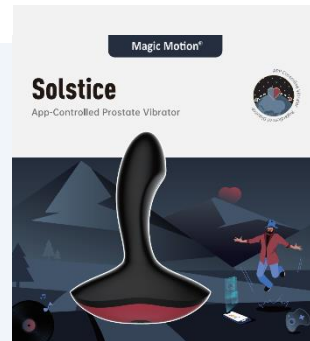

Magic Solstice