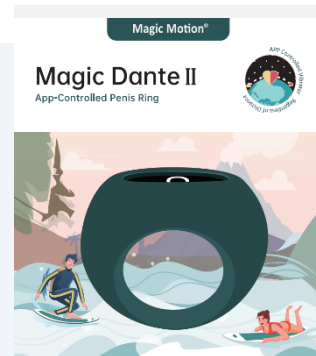

Magic Dante II