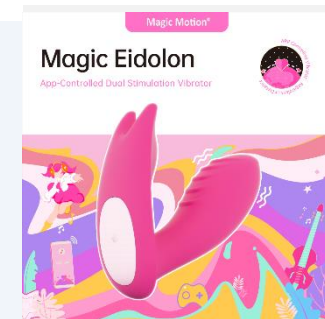

Magic Eidolon

MAGIC

Upgraded Packages of Magic Planet Series
PLANET